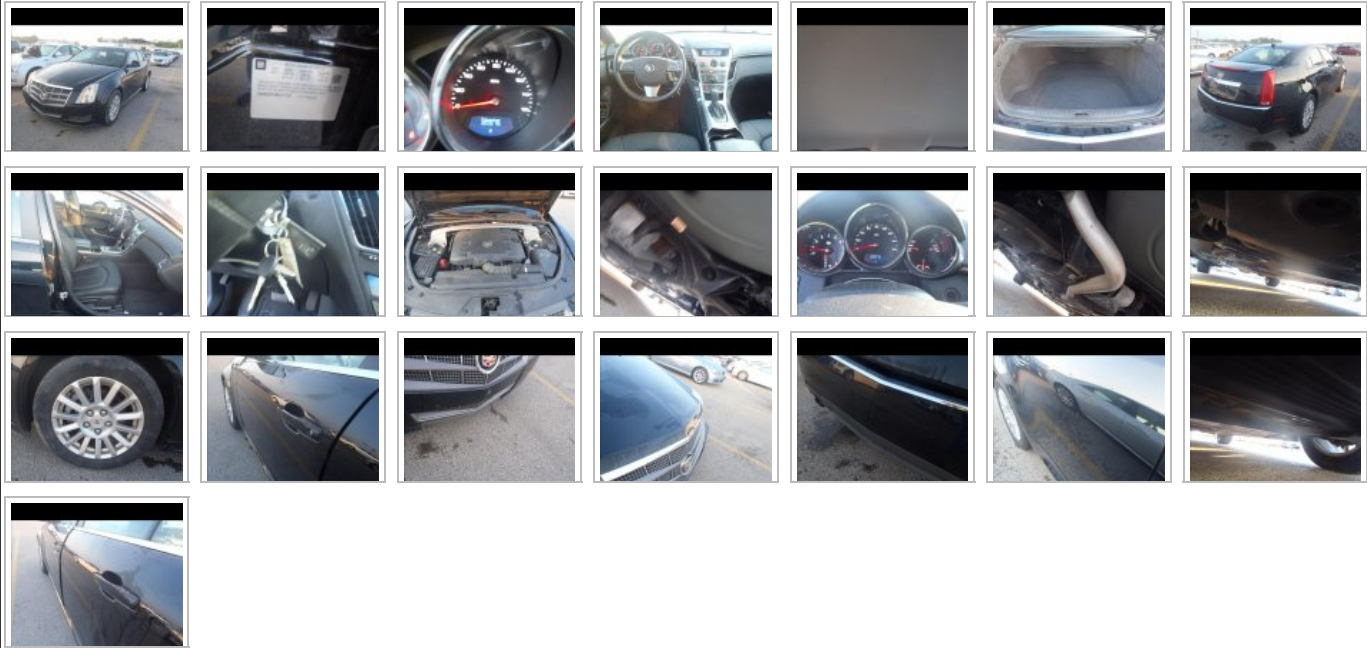

Vehicle Inspection Report

Image Gallery

Basic Information & Specs

Vin:	1G6DG5EY7B0145602	Body Style:	SEDAN
Stock#	us bank	Doors:	4 DOORS
Motorized type:	CARS & TRUCKS & VANS	Top Style:	moon roof
Year:	2011	Interior Type:	Leather
Make:	CADILLAC	Fuel Type:	GASOLINE
Model:	CTS	Engine:	3.0L V6
Trim:	LUXURY	Transmission:	6 SPEED AUTOMATIC
Free text:	3.0L V6 6-speed Automatic	Drive Type:	4 WHEEL DRIVE
Condition:	USED	Audio:	AM/FM/CD
Title Status:	NOT SPECIFIED	Exterior Color:	BLACK
Titled In:	mi	Interior Color:	BLACK
Odometer:	35,721 mi		

Options

Comfort:	Cruise Control, Power Steering, Tilt Wheel
Interior:	AM/FM/CD Changer Audio System, Power Mirrors
Other Features:	4WD, 5 PASSENGER, ABS, DUAL - AC, Dual Air Bags, Leather, Moon Roof, Power Locks, Seat Type - Bucket, TILT AND SLIDE
Safety:	Traction Control
Windows:	Power Windows

Description

Wheel Type - L Fender Aluminum Factory Ext Color Black

[Print Condition Report](#)

Vehicle Condition

Prior Paint

Description	Condition
Not specified	Not specified

Overall

Frame Damage: Salvage: Sold AS IS:

Pricing**Your Pricing:**

Currency:	USD
Floor Price \$:	30000
Starting Bid \$:	20600
Bid Increment \$:	100
Buy Now Price \$:	34000
Sell Vehicle Using:	BID, BUY NOW, OFFER